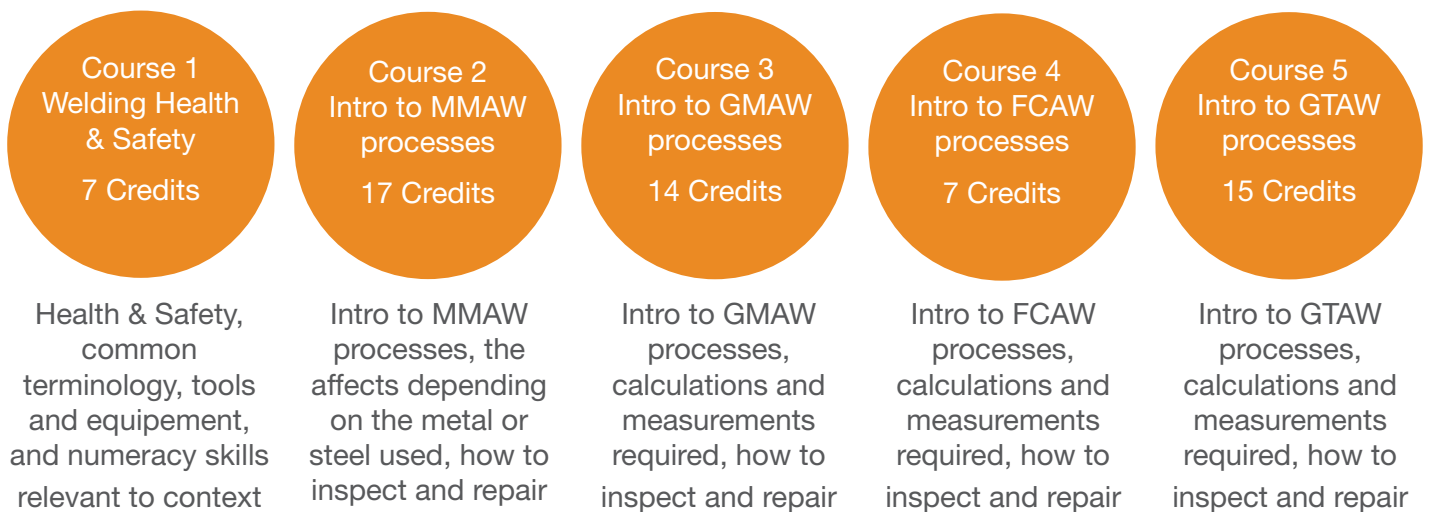

What you'll learn:

- Health & Safety, job ergonomics and risk assessment
- Safe use of tools, machinery and equipment
- Industry related projects welding in MMAW, GMAW, FCAW and GTAW
- Industry terminology, communication and problem solving
- Identify and repair defects. Calculations, measurements and interpretation
- Workplace documentation, study and career goals

Programme Content: